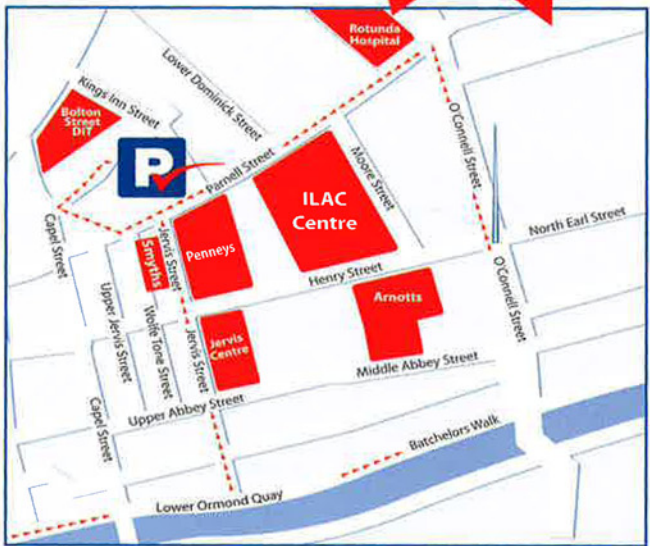

PARNELL CAR PARK

BESIDE CINEWORLD CINEMA

PARKING SPECIAL

€1.50
Per Hour

Close to
Croke Park

€9
ALL DAY

Only 3 minutes walk
from Henry Street
& Mary Street

TERMS AND CONDITIONS APPLY