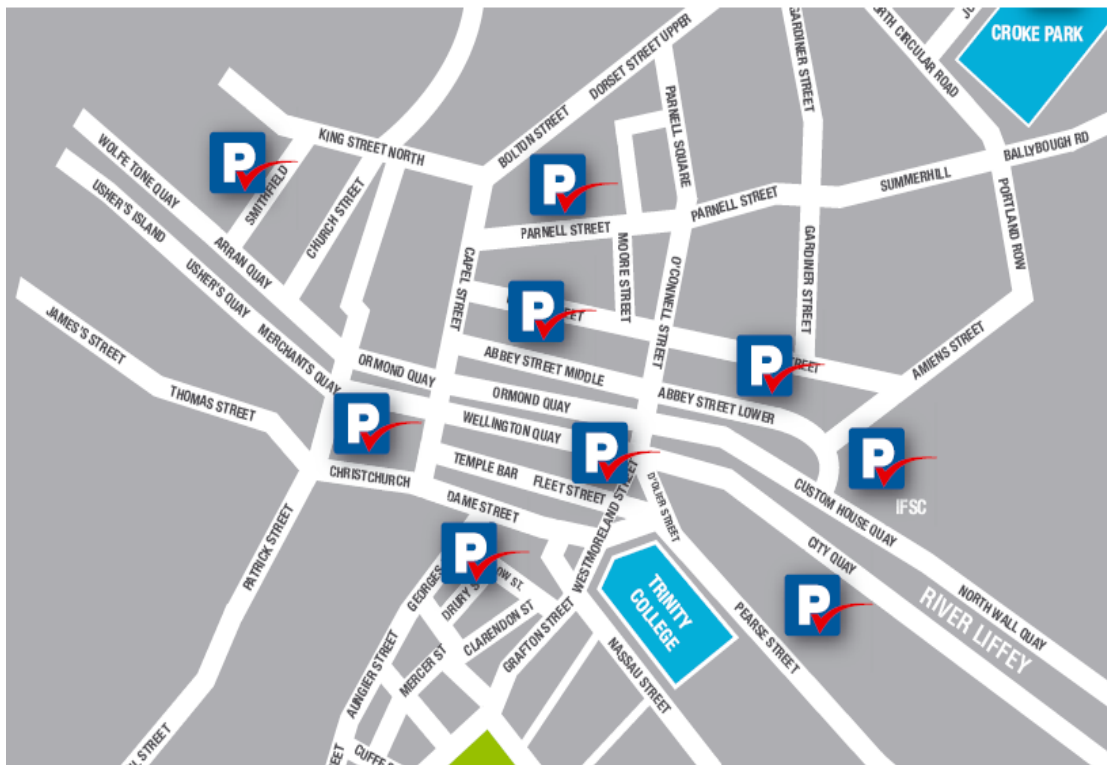

DUBLIN THEATRE FESTIVAL CAR PARKING OFFER

€5 EVENING RATE

Available in PARK RITE car parks

Christchurch
Fleet Street / Temple Bar
Drury Street
City Quay
Pavilion Dun Laoghaire

Parnell Centre
IFSC / Jurys
Irish Life / Abbey Street
Smithfield

- Show Festival Ticket at car park office to avail of offer
- Not available with any other offer

Park Rite for value parking