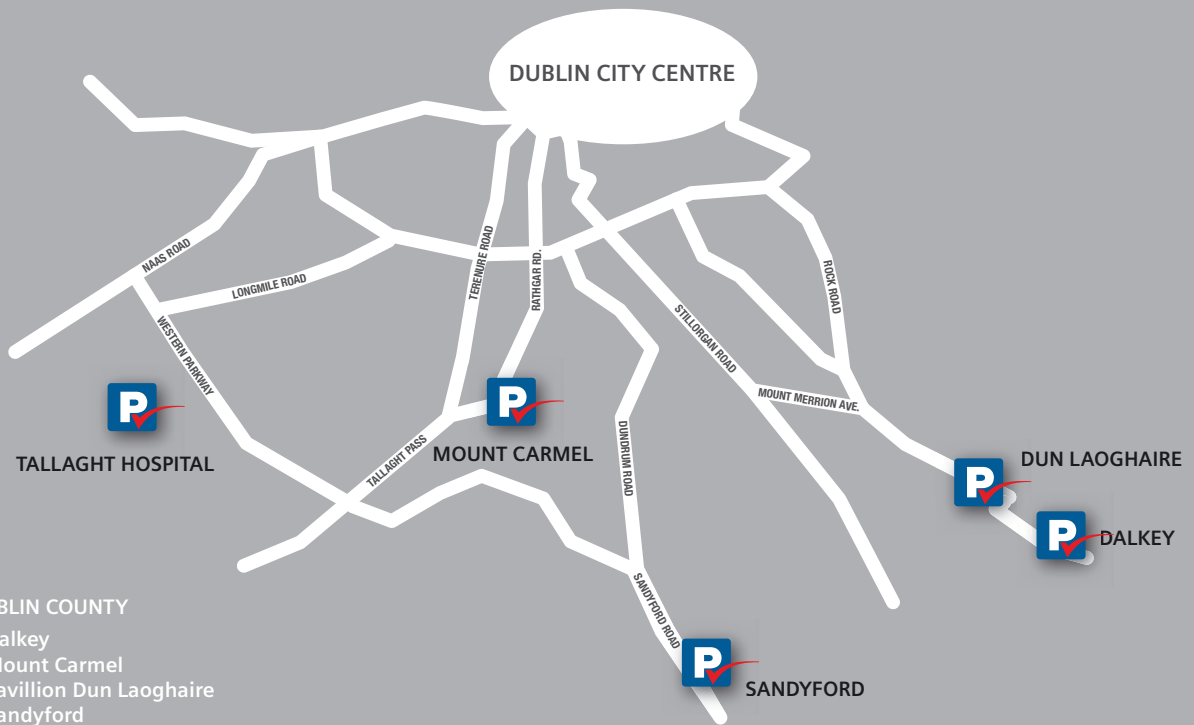

DUBLIN CITY CENTRE

- Croke Park Event Parking
- Clonliffe College
- Arnotts Car Park
- Middle Abbey Street
- Christchurch
- City Quay
- Drury Street
- Fleet Street
- IFSC
- Convention Centre Dublin
- Irish Life
- Abbey Street Lower
- Parnell Street
- Smithfield
- St James s Hospital

PARK RITE DUBLIN CITY CAR PARK LOCATIONS

DUBLIN COUNTY

- Dalkey
- Mount Carmel
- Pavillion Dun Laoghaire
- Sandymount
- Tallaght Hospital
- Tallaght Square